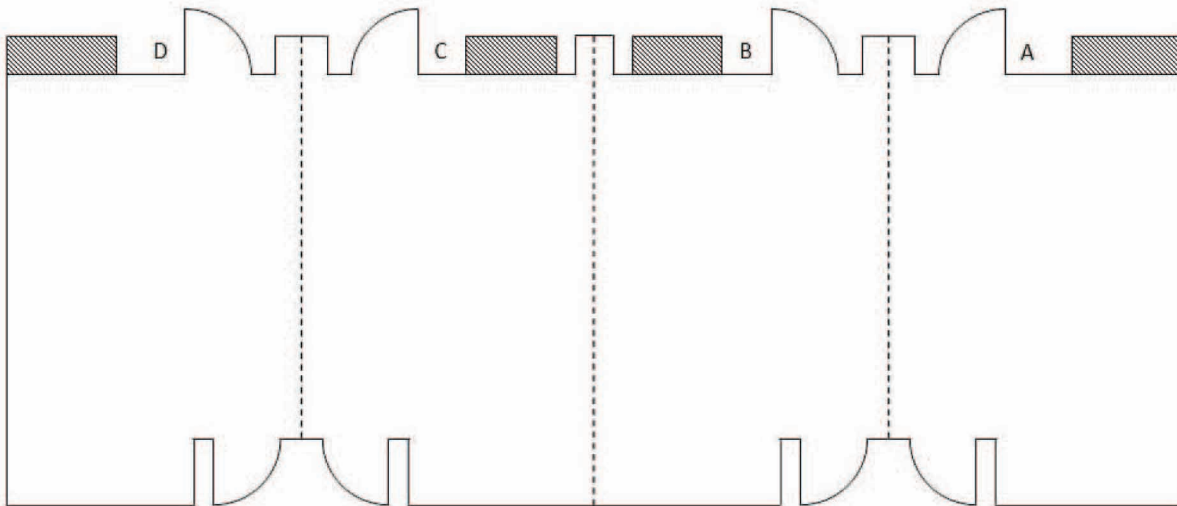

Country Inn & Suites By Carlson,

Bothell, WA

Bothell, Washington

Meeting Rooms and Seating Arrangements

Room	Dimensions	Sq. Ft.	Conference	Theater	Classroom	U-Shape	Hollow Square	Banquet
Grand Salon	26' x 59'	1,600	42	150	80	48	52	120
Salon ABC	26' x 44'	1,200	30	90	63	36	40	90
Salon AB	26' x 29'	800	22	50	36	24	28	60
Salon A	26' x 15'	400	18	30	20	12	16	30
Boardroom	19' x 12'	228	12	NA	NA	NA	Na	NA