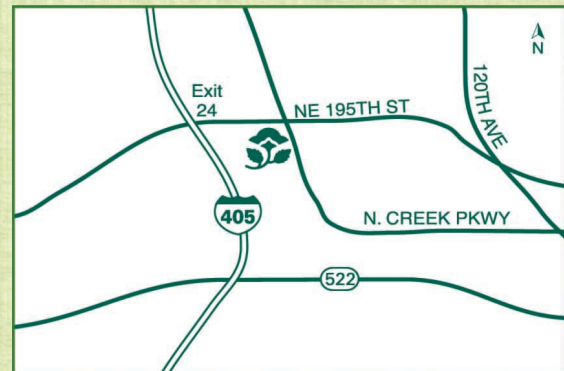

Country Inn & Suites By Carlson, **Bothell, WA** Bothell, Washington

Let us spoil you with freshly baked cookies and a free hot breakfast as well as high-speed Internet access and a team who will welcome you like family. At Country Inn & Suites By Carlson, Bothell, WA we'll always make you feel right at home. Visit us and see why we'll have you saying, "I love this Country."

AREA ATTRACTIONS

- Bothell's Technology Corridor
- Woodinville Wine Country, 3 mi.
- Country Village, 3 mi.
- Bellevue Square Mall, 5 mi.
- Alderwood Mall, 5 mi.
- Downtown Seattle Attractions, 15 mi.
- Seattle Premium Outlets, 25 mi.
- Tulalip and Snoqualmie Casinos, 30 minute drive

DIRECTIONS

From Seattle/Tacoma Int'l Airport:
 Follow signs to I-405 North
 Continue on I-405 North for 26 miles
 Take exit 24 (195th St./Beardslee Blvd)
 Go right at the top of the exit
 Turn into the first driveway to access hotel.

Once you arrive safely we are pleased to offer complimentary shuttle service within a 5 mile radius.

I love this Country.™

800-456-4000 • countryinns.com

19333 North Creek Parkway • Bothell, WA 98011
425-485-5557 • countryinns.com/bothellwa